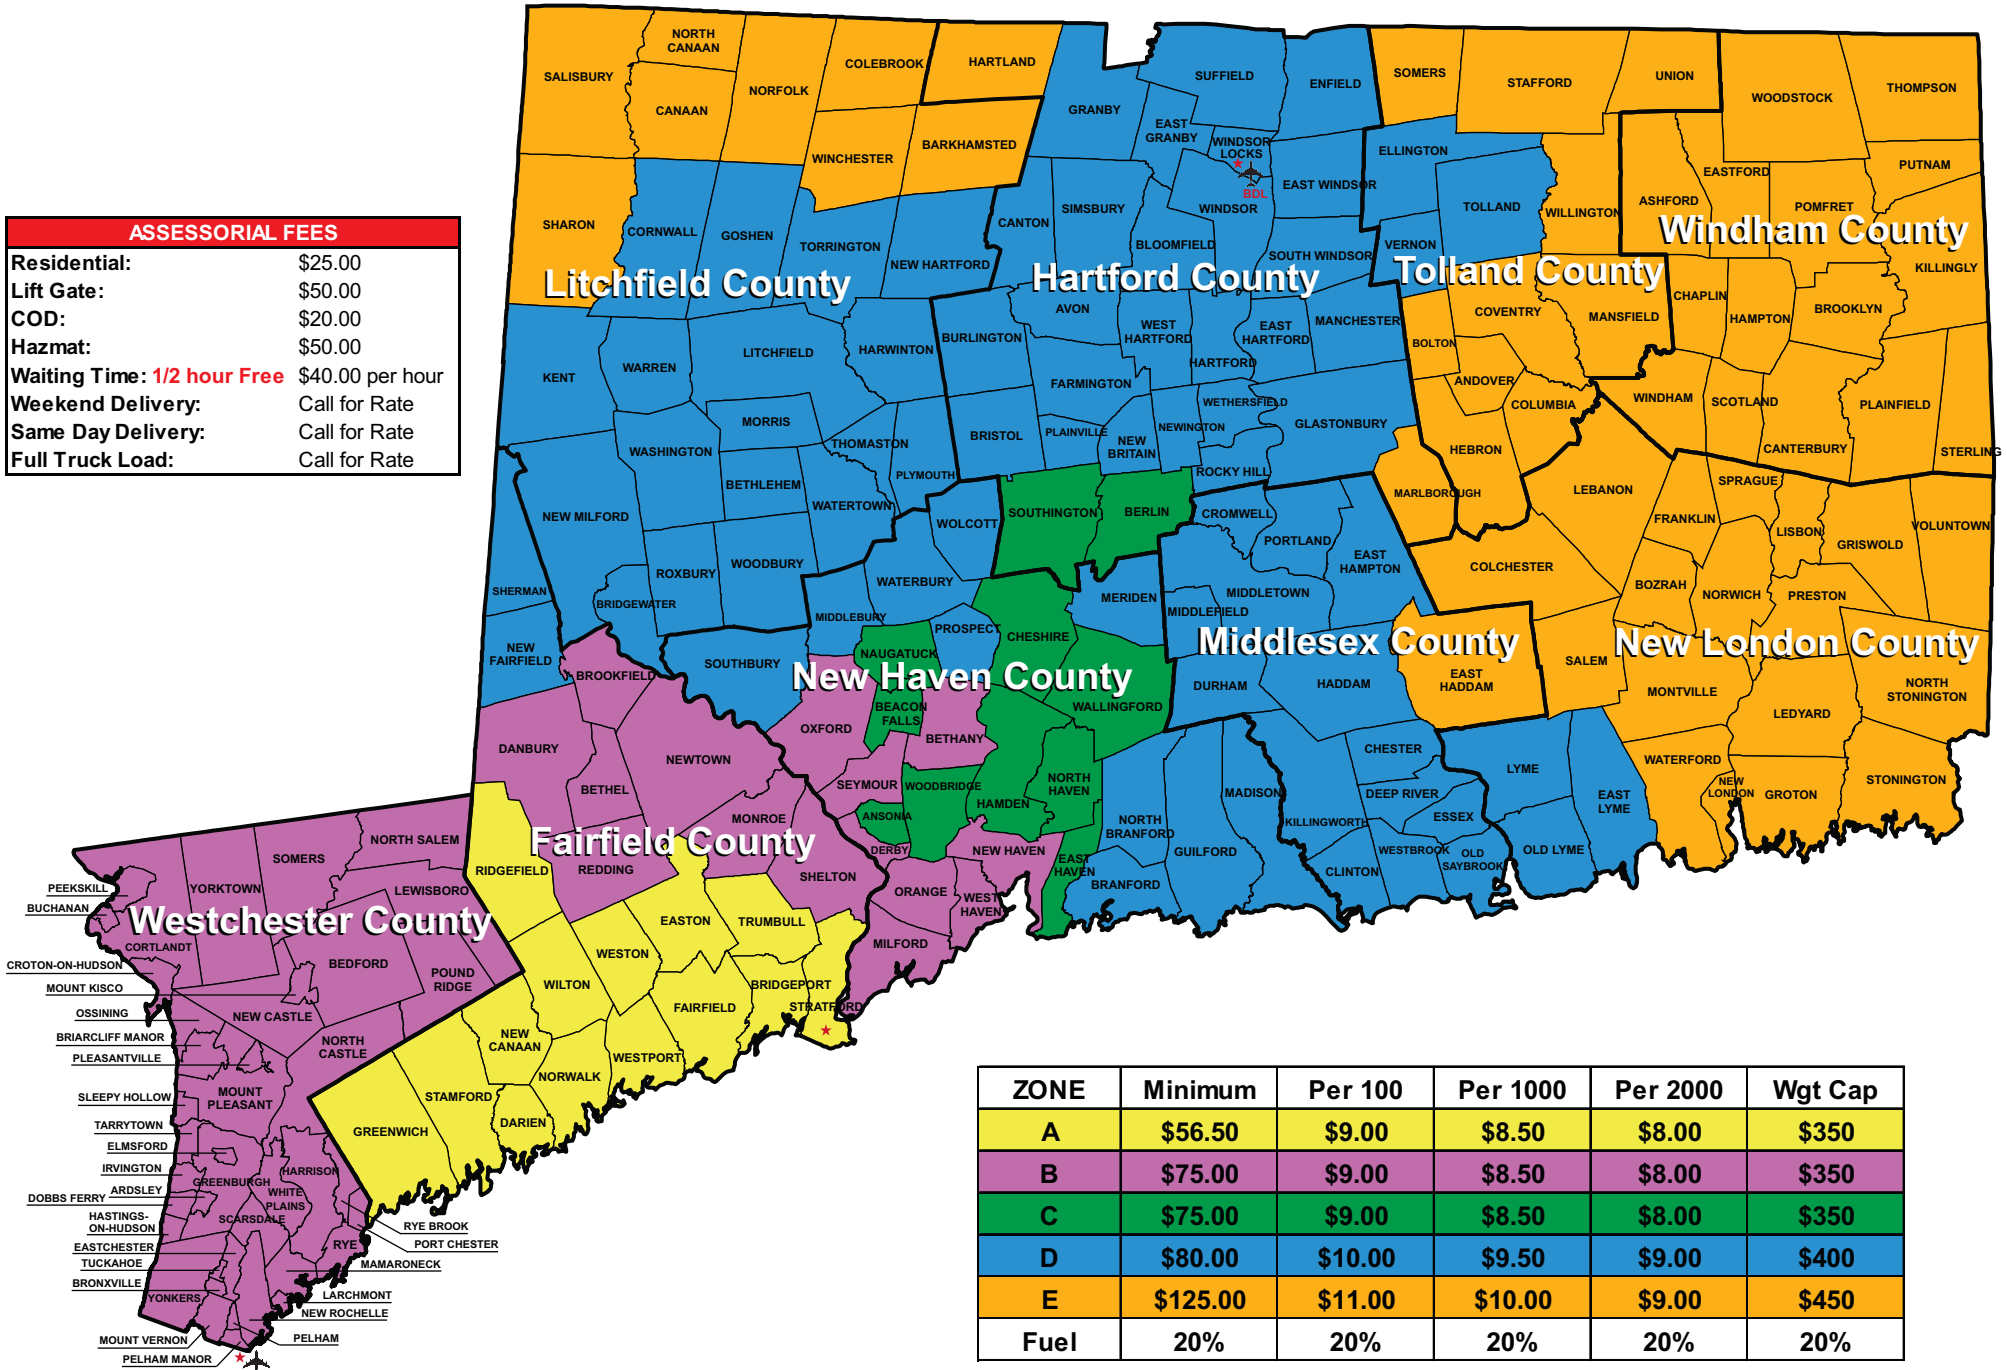

BACARELLA TRUCKING

SERVICE AREA - DELIVERY ZONES FROM JFK/LGA

www.bactrucking.com 1.800.942.2228

ASSESSORIAL FEES	
Residential:	\$25.00
Lift Gate:	\$50.00
COD:	\$20.00
Hazmat:	\$50.00
Waiting Time: 1/2 hour Free	\$40.00 per hour
Weekend Delivery:	Call for Rate
Same Day Delivery:	Call for Rate
Full Truck Load:	Call for Rate

ZONE	Minimum	Per 100	Per 1000	Per 2000	Wgt Cap
A	\$56.50	\$9.00	\$8.50	\$8.00	\$350
B	\$75.00	\$9.00	\$8.50	\$8.00	\$350
C	\$75.00	\$9.00	\$8.50	\$8.00	\$350
D	\$80.00	\$10.00	\$9.50	\$9.00	\$400
E	\$125.00	\$11.00	\$10.00	\$9.00	\$450
Fuel	20%	20%	20%	20%	20%

★ BACARELLA TRUCKING SERVICES TERMINAL LOCATIONS:
JFK/LGA, BDL AND STRATFORD